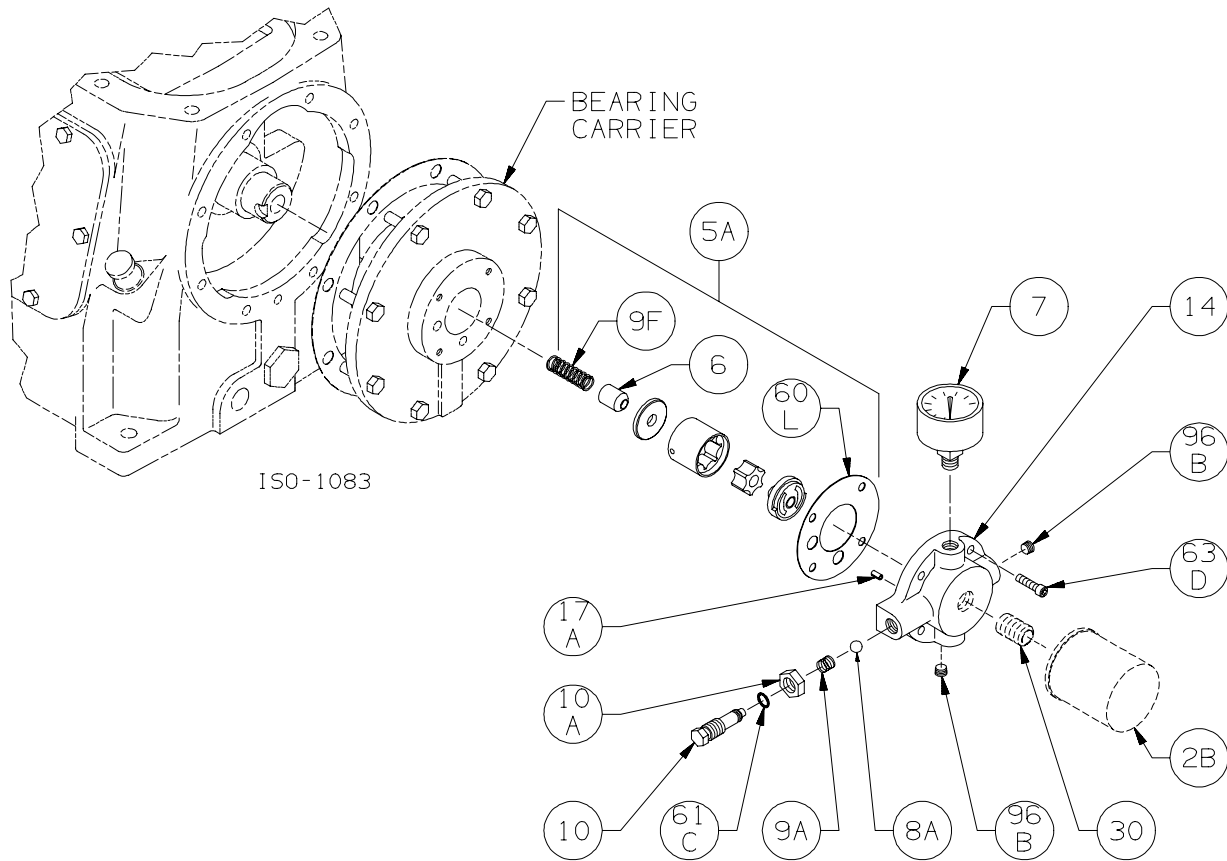

ISO-1083

Oil Pump Detail for Models:

HD161C, HD161B, HD162C, HD162B, HD163C, HD163B, HDS162C
HD172C, HD172B, HD173C, HD173B, HDL172C, HDL173C, HDS172C
HDL342B, HDL343B, HDL342C, HDL343C,
HD361C, HD361B, HD362C, HD362B, HD363C, HD363B, HDS362C,
HDL362B, HDL363B, HDL362C, HDL363C,
HD372C, HD372B, HDL372C, HDL372B, HD373C, HD373B, HDL373C, HDL373B, HDS372C
HD601B, HD602B, HD603B, HDL602B, HDL603B, HDS602B, HDL642B, HDL643B,
HD612B, HDL612B, HD613B, HDL613B, HDS612B
HD942A and HDL942A

ISO1083

Ref	Description	Qty	Part No
2B	Oil Filter	1	794726
5A	Oil Pump Kit (w/ 6, 9F, 60L)		794760
6	Oil Pump Cone	1	794750
7	Oil Pressure Gauge	1	790012
8A	Oil Pressure Adj. Ball	1	792154
9A	Oil Pressure Adj. Spring	1	792153
9F	Oil Pump Spring	1	794751
10	Oil Pressure Adj. Screw	1	792148
10A	Locknut	1	792152

Ref	Description	Qty	Part No
14	Oil Pump Cover Assembly - For Filter with 17A, 96B	1	794764
	Oil Pump Cover Assembly - w/ 17A, 96B		794763
17A	Roll Pin	1	794753
30	Oil Filter Fitting	1	794725
60L	Gasket - Oil Pump Cover *	1	794721
61C	O-Ring - Adjusting Screw *	1	792168
63D	Capscrew - Soc. Hd	4	790559
96B	Pipe Plug	2	790309

* Included in Gasket Sets