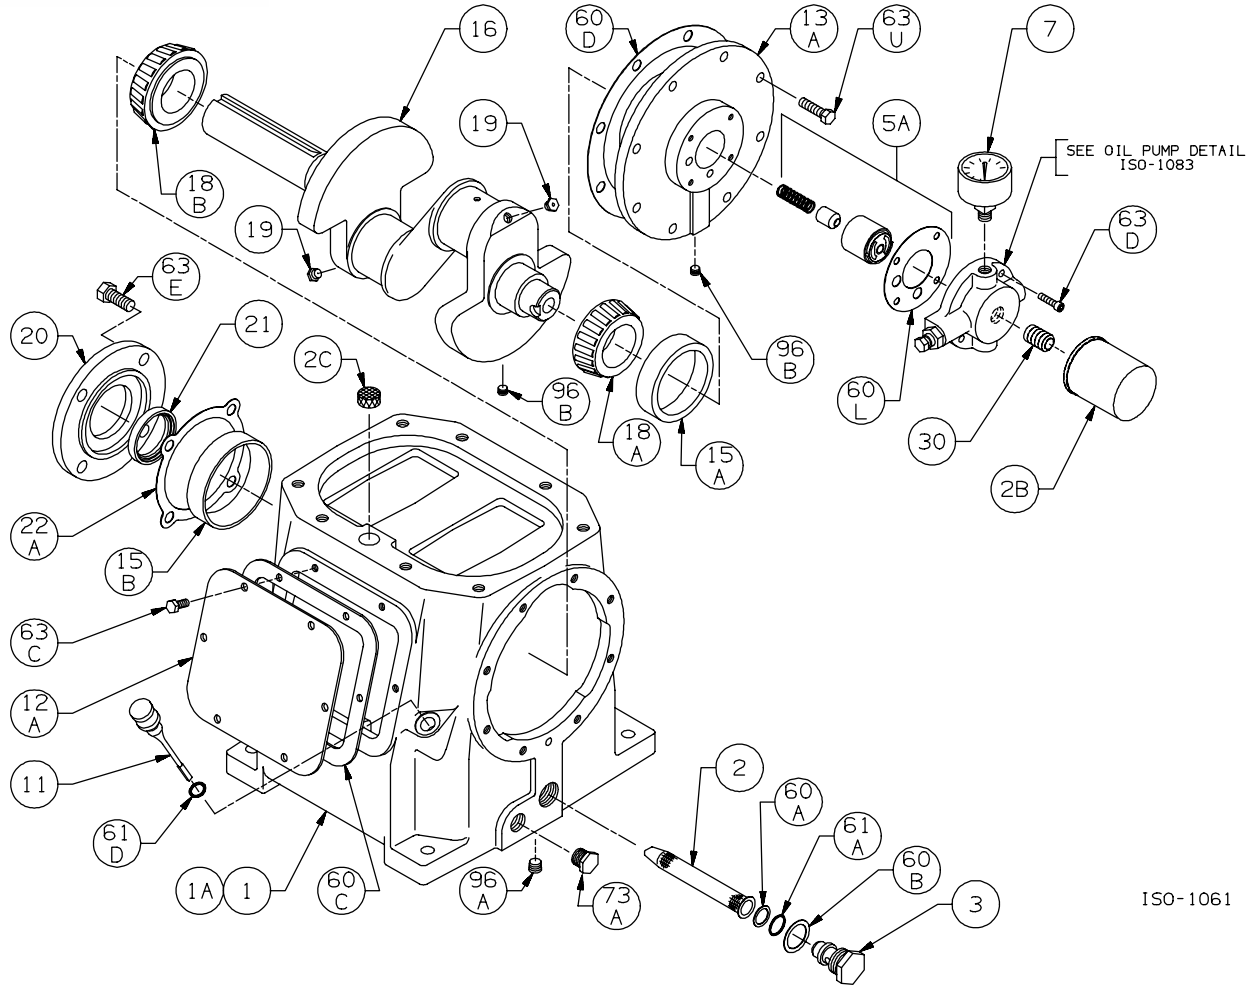

ISO-1061

Crankcase Assembly:

Models HD601B, HD602B, HD603B, HDL602B, HDL603B, HDL642B, HDL643B, HDS602B
HD612B, HD613B, HDL612B, HDL613B, HDS612B

ISO1061

Ref	Description	Qty	Part No
1	Crankcase Assembly - w/ Oil Filter (std.) Crankcase Assembly	1	794758 794759
1A	Crankcase	1	794709
2	Oil Intake Screen	1	792135
2B	Oil Filter	1	794726
2C	Breather Filter	1	794752
3	Oil Screen Plug	1	792145
5A	Oil Pump Kit	1	794760
7	Oil Pressure Gauge	1	790012
11	Oil Bayonet Assembly	1	792162
12A	Inspection Plate	1	794140
13A	Bearing Carrier	1	794714
15A	Bearing Cup (Outboard)	1	794131
15B	Bearing Cup (Inboard)	1	794731
16	Crankshaft Assembly (w/ 18A,18B,19,96B)	1	794708
18A	Bearing Cone (Outboard)	1	794130
18B	Bearing Cone (Inboard)	1	794730
19	Orifice	2	792146

Ref	Description	Qty	Part No
20	Bearing Cover Plate	1	794716
21	Oil Seal	1	794732
22A	Bearing Adjustment Shim Kit	1	794733
30	Oil Filter Fitting	1	794725
60A	Gasket - Oil Screen *	1	792136
60B	Gasket - Oil Screen Plug *	1	792123
60C	Gasket - Inspection Plate *	1	794122
60D	Gasket - Bearing Carrier Assembly *	1	794720
60L	Gasket - Oil Pump Cover *	1	794721
61A	O-Ring - Oil Screen *	1	792175
61D	O-Ring - Oil Bayonet *	1	792174
63C	Capscrew - Hex Hd	6	793116
63D	Capscrew - Soc Hd	4	790559
63E	Capscrew - Hex Hd	4	790484
63U	Capscrew - Hex Hd	8	792093
73A	Pipe Plug	1	790024
96A	Pipe Plug	1	790488
96B	Pipe Plug	2	790309

* Included in Gasket Sets