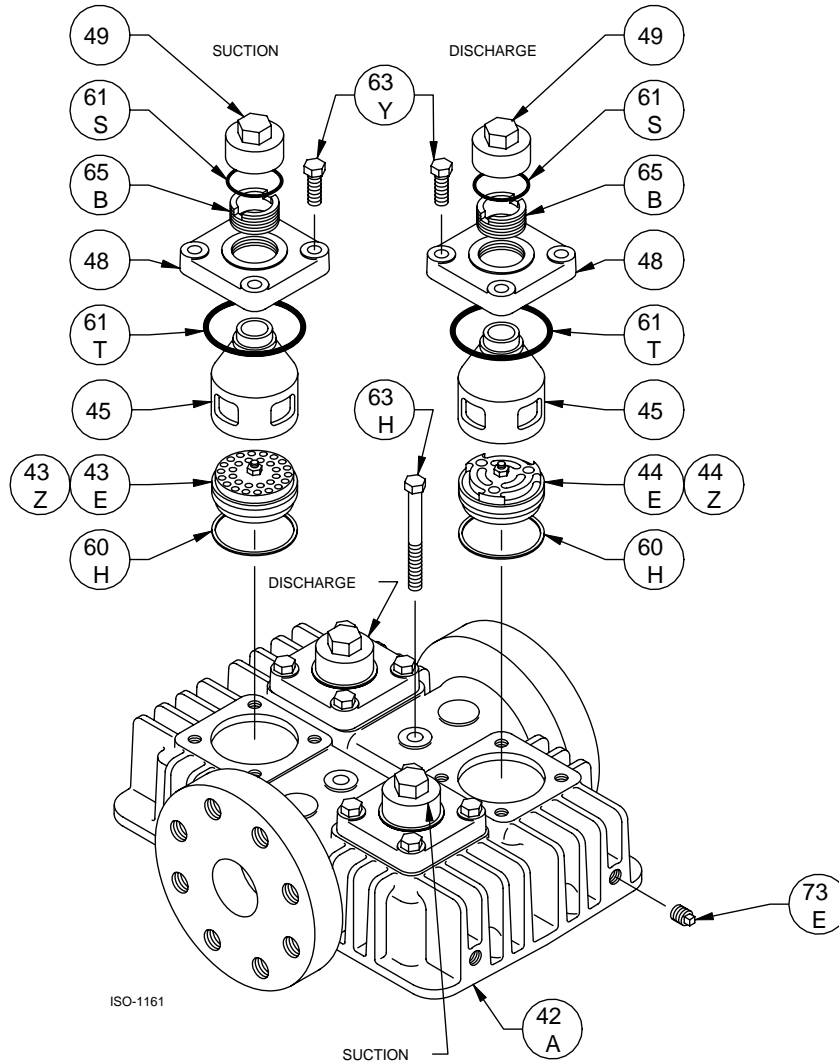

Ref	Description	Qty	Part No
14	Oil Pump Cover Assembly - For Filter with 17A, 96B	1	794764
	Oil Pump Cover Assembly - w/ 17A, 96B		794763
17A	Roll Pin	1	794753
30	Oil Filter Fitting	1	794725
60L	Gasket - Oil Pump Cover *	1	794721
61C	O-Ring - Adjusting Screw *	1	792168
63D	Capscrew - Soc. Hd	4	790559
96B	Pipe Plug	2	790309

*Included in Gasket Sets

** Must be honed after installing

Cylinder Assembly: HDS602B

ISO1011

Ref	Description	Qty	Part No
22B	Piston Shim - 0.015"	AR	794434
	Piston Shim - 0.007"	AR	794436
36	Cylinder	1	794103
	Cylinder TNT-12		792831
39	Piston	2	794431
	Piston TNT-12		792833
40	Expander	6	793614
41	Piston Ring - Std	6	793610
	Piston Ring - Poly Filled		793612

* Included in Gasket Sets

Ref	Description	Qty	Part No
61J	O-Ring (FKM) *	2	794214
	O-Ring (PTFE) *		794125
61K	O-Ring (FKM) *	2	794106
	O-Ring (PTFE) *		794105
63R	Capscrew - Hex Hd - Stainless Steel	8	793150
67C	Thrust Washer	2	794433
69A	Piston Nut	2	794422
	Piston Nut TNT-12		792834
73C	Lock Plug *	4	794222
73D	Pipe Plug	1	793498

Ref	Description	Qty	Part No
48	Valve Cover Plate	4	794284
	Valve Cover Plate TNT-12		792817
49	Valve Cap	4	792003
	Valve Cap TNT-12		792804
60H	Gasket - Valve *	4	794198
61S	O-Ring (FKM) *	4	792308
	O-Ring (PTFE) *		792307
61T	O-Ring (FKM) *	4	792213
	O-Ring (PTFE) *		792210
63H	Capscrew - Hex Hd – Stainless Steel	2	920588
63Y	Capscrew - Hex Hd – Stainless Steel	16	793153
65B	Valve Holddown Screw	4	792002
	Valve Holddown Screw TNT-12		792806
73E	Pipe Plug	2	793498