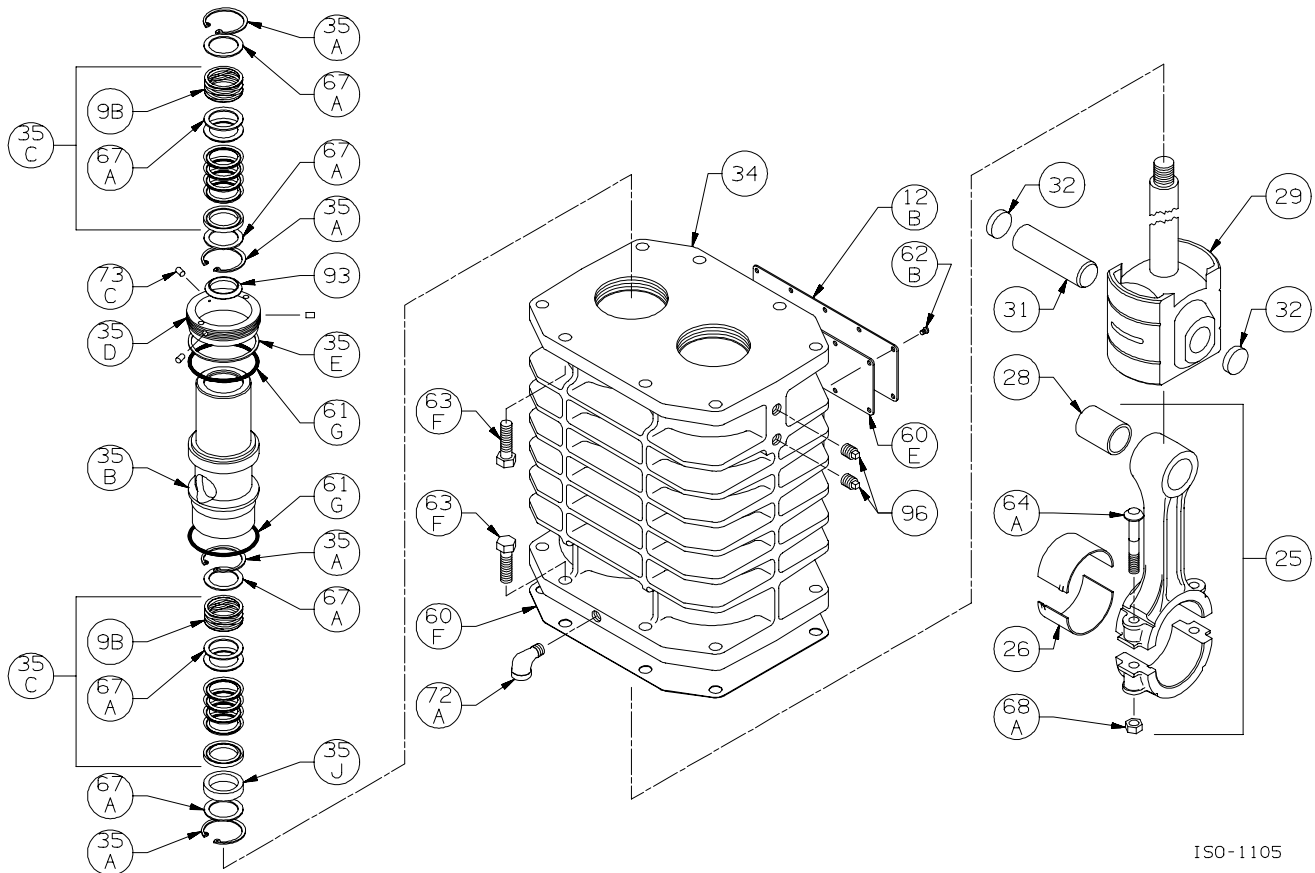

ISO1083

Ref	Description	Qty	Part No
2B	Oil Filter	1	794726
5A	Oil Pump Kit (w/ 6, 9F, 60L)		794760
6	Oil Pump Cone	1	794750
7	Oil Pressure Gauge	1	790012
8A	Oil Pressure Adj. Ball	1	792154
9A	Oil Pressure Adj. Spring	1	792153
9F	Oil Pump Spring	1	794751
10	Oil Pressure Adj. Screw	1	792148
10A	Locknut	1	792152

Ref	Description	Qty	Part No
14	Oil Pump Cover Assembly - For Filter with 17A, 96B	1	794764
	Oil Pump Cover Assembly - w/ 17A, 96B		794763
17A	Roll Pin	1	794753
30	Oil Filter Fitting	1	794725
60L	Gasket - Oil Pump Cover *	1	794721
61C	O-Ring - Adjusting Screw *	1	792168
63D	Capscrew - Soc. Hd	4	790559
96B	Pipe Plug	2	790309

* Included in Gasket Sets

ISO-1084

Standard Flywheel Assembly:
 HD601B, HD602B, HD603B
 HDL602B, HDL603B, HDS602B
 HDL642B, HDL643B

ISO1084

Ref	Description	Qty	Part No
23	Key	1	794267
55A	Hub	1	790149
57	Flywheel Assembly	1	794132
57A	Flywheel	1	790545

Crosshead Assembly: HDS602B, HDS612B

ISO1105

Ref	Description	Qty	Part No
9B	Packing Spring – Stainless Steel	4	794041
12B	Inspection Plate	1	794093
25	Connecting Rod Assembly	2	794728
26	Connecting Rod Bearing	2	794710
28	Wrist Pin Bushing **	2	794749
29	Crosshead Assy. (top marked '90k')	2	794523
31	Wrist Pin	2	794727
32	Wrist Pin Plug	4	794724
34	Crosshead Guide	1	794430
35A	Retainer Ring – Stainless Steel	8	794511
35B	Packing Box (top marked '1018')	2	794535
	Packing Box TNT-12		794536
35C	Packing Set	4	794498
35D	Hold-down Ring	2	794220
	Hold-down Ring TNT-12		792839