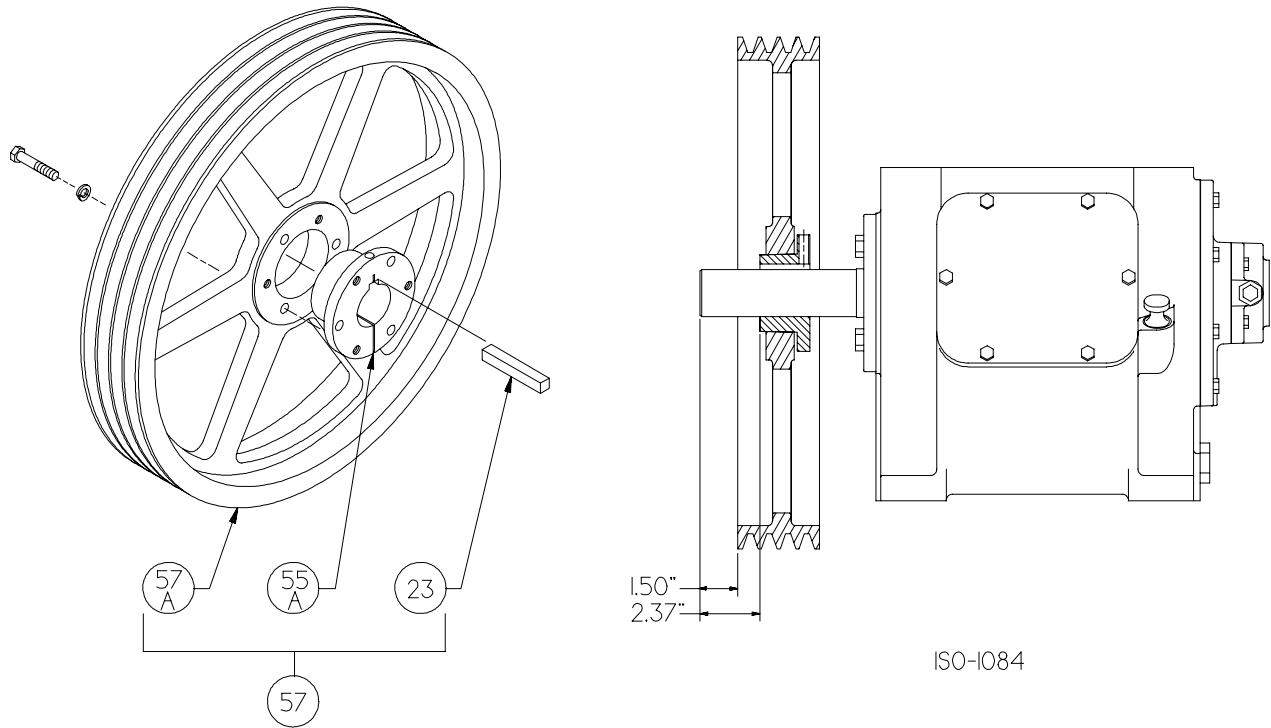

ISO-1084

Standard Flywheel Assembly:
HD601B, HD602B, HD603B
HDL602B, HDL603B, HDS602B
HDL642B, HDL643B

ISO1084

Ref	Description	Qty	Part No
23	Key	1	794267
55A	Hub	1	790149
57	Flywheel Assembly	1	794132
57A	Flywheel	1	790545