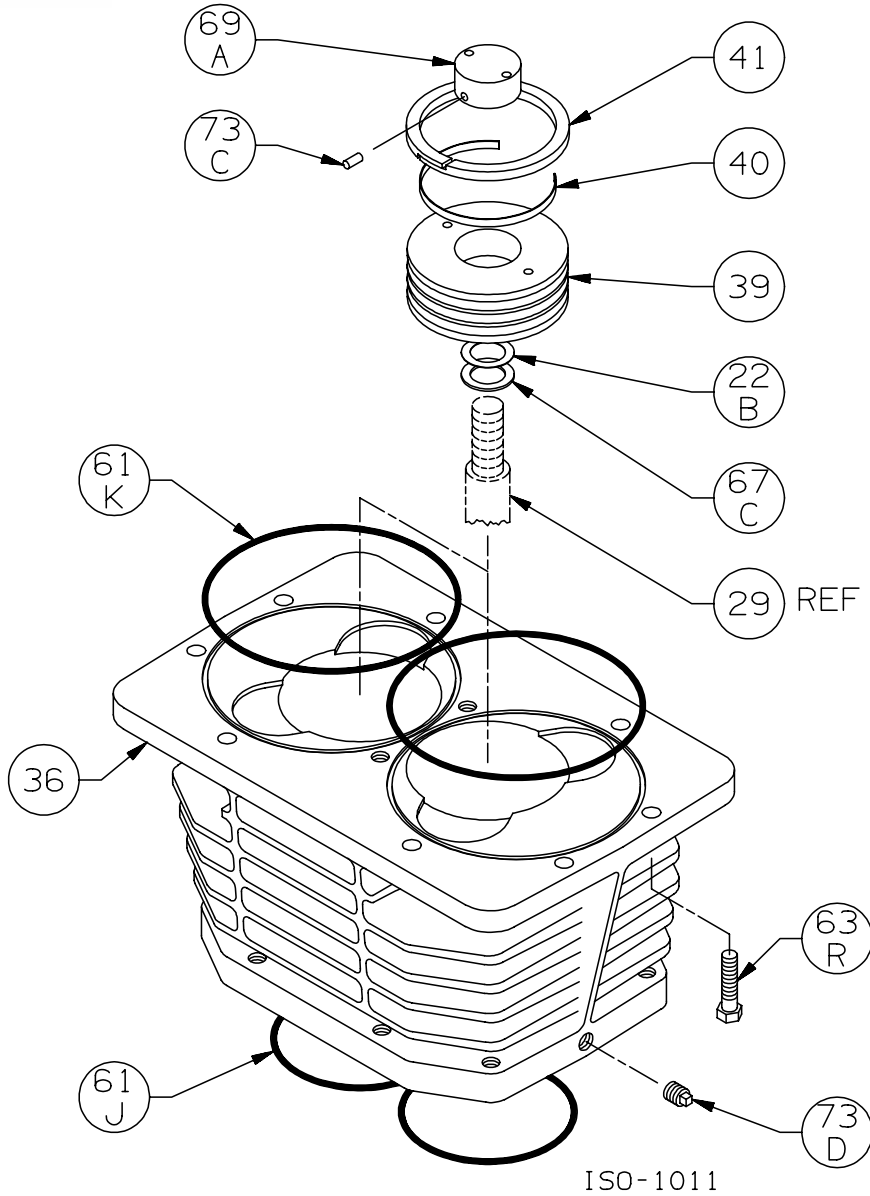

Cylinder Assembly: HDS602B

ISO1011

Ref	Description	Qty	Part No
22B	Piston Shim - 0.015"	AR	794434
	Piston Shim - 0.007"	AR	794436
36	Cylinder	1	794103
	Cylinder TNT-12		792831
39	Piston	2	794431
	Piston TNT-12		792833
40	Expander	6	793614
41	Piston Ring - Std	6	793610
	Piston Ring - Poly Filled		793612

* Included in Gasket Sets

Ref	Description	Qty	Part No
61J	O-Ring (FKM) *	2	794214
	O-Ring (PTFE) *		794125
61K	O-Ring (FKM) *	2	794106
	O-Ring (PTFE) *		794105
63R	Capscrew - Hex Hd - Stainless Steel	8	793150
67C	Thrust Washer	2	794433
69A	Piston Nut	2	794422
	Piston Nut TNT-12		792834
73C	Lock Plug *	4	794222
73D	Pipe Plug	1	793498