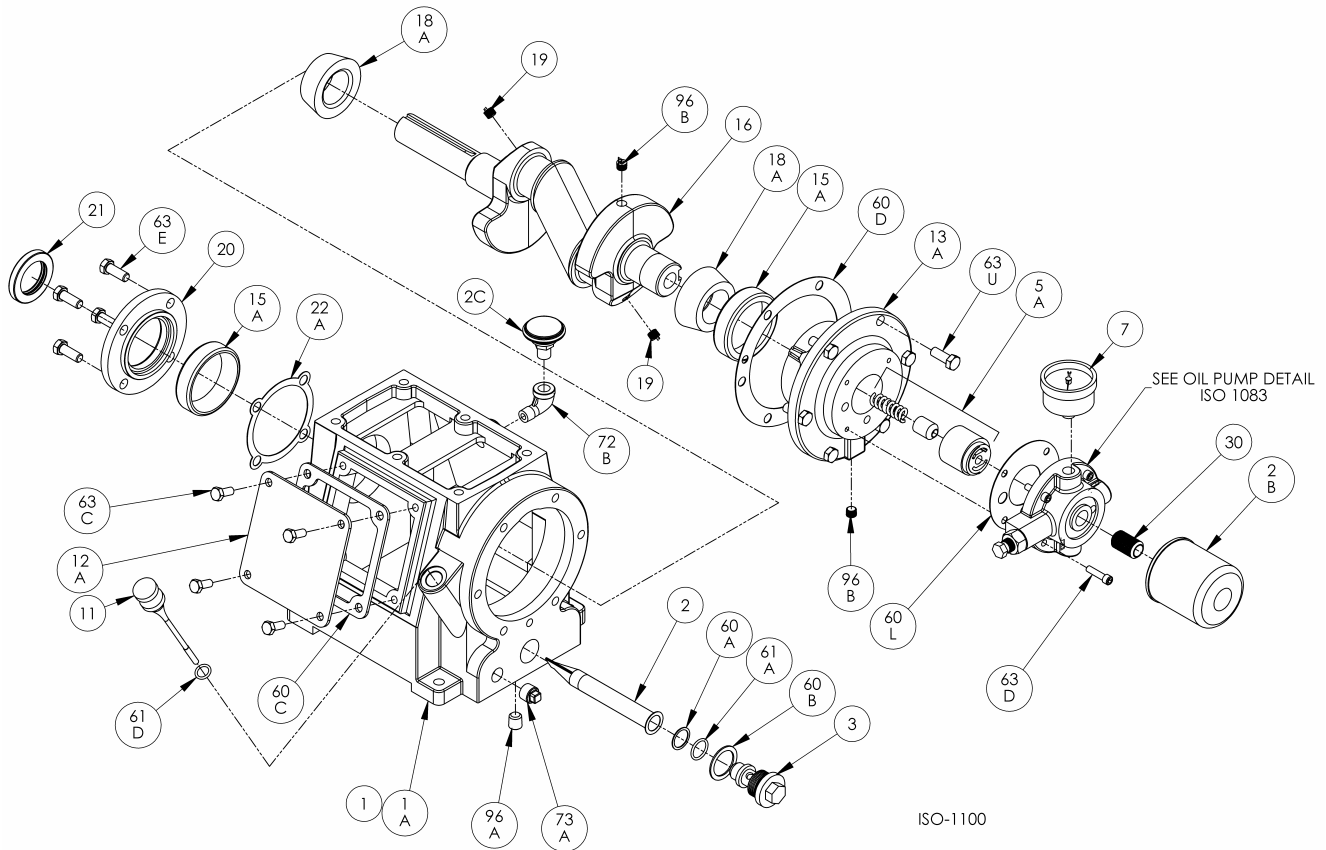

Crankcase Assembly: Models LB161B, LB162B

ISO1100

Ref	Description	Qty	Part No
1	Crankcase Assembly – with Oil Filter (std)	1	792100
	Crankcase Assembly – no Oil Filter		792103
	Crankcase Assembly - with Ext. Shaft		792155
	Crankcase Assy - Ext Shaft & Oil Filter		792171
1A	Crankcase	1	792102
2	Oil Intake Screen	1	792135
2B	Oil Filter	1	794726
2C	Breather Filter	1	792070
3	Oil Screen Plug	1	792145
5A	Oil Pump Kit	1	794760
7	Oil Pressure Gauge	1	790012
11	Oil Bayonet Assembly	1	792162
12A	Inspection Plate	1	792105
13A	Bearing Carrier	1	792104
15A	Bearing Cup	2	793126
16	Crankshaft Assembly (w/ 18A,19,96B)	1	792157
	Crankshaft Assembly-Ext (w/ 18A,19,96B)		792191
18A	Bearing Cone	2	793142
19	Orifice	2	792146

Ref	Description	Qty	Part No
20	Bearing Cover Plate	1	793106
21	Oil Seal	1	793143
22A	Bearing Adjustment Shim Kit	1	793133
30	Oil Filter Fitting	1	794725
60A	Gasket - Oil Screen *	1	792136
60B	Gasket - Oil Screen Plug *	1	792123
60C	Gasket - Inspection Plate *	1	792122
60D	Gasket - Bearing Carrier Assembly*	1	792124
60L	Gasket - Oil Pump Cover *	1	794721
61A	O-Ring - Oil Screen *	1	792175
61D	O-Ring - Oil Bayonet *	1	792174
63C	Capscrew - Hex Hd	4	793116
63D	Capscrew - Soc Hd	4	790559
63E	Capscrew - Hex Hd	4	792093
63U	Capscrew - Hex Hd	6	792093
72B	Elbow	1	790453
73A	Pipe Plug	1	792166
96A	Pipe Plug	1	790488
96B	Pipe Plug	2	790309

* Included in Gasket Sets