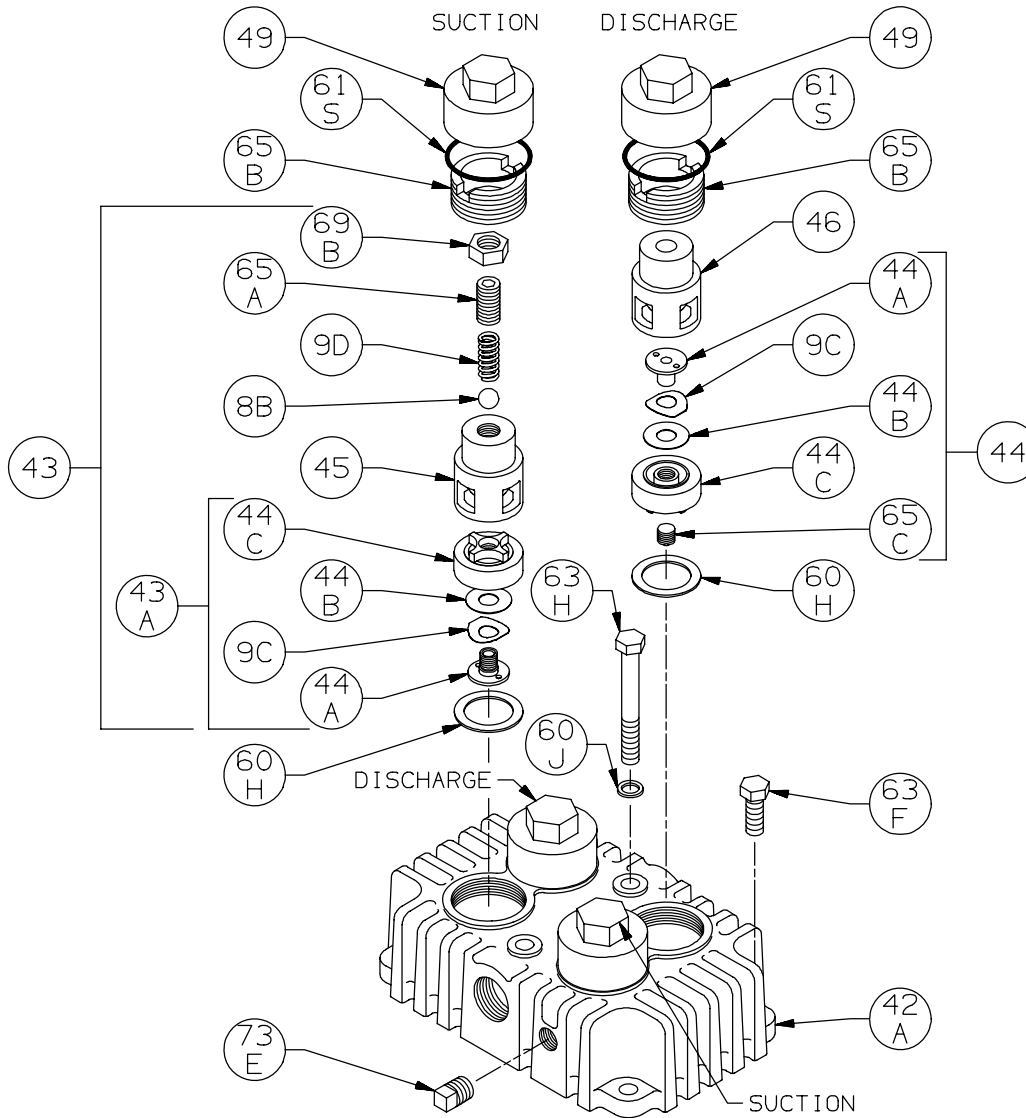

Ref	Description	Qty	Part No
35D	Hold-down Ring	2	793220
60E	Gasket - Inspection Plate *	1	792092
60F	Gasket - Crankcase *	1	792121
61G	O-Ring (Buna-N) Std *	2	792125
62B	Machine Screw - Inspection Plate	8	793096
63F	Capscrew - Hex Hd	6	792093
64A	Connecting Rod Bolt	4	792006
67A	Washer - Packing Box	4	792083
67B	Washer - Packing Spring	2	792087
68A	Connecting Rod Bolt Nut	4	792005
73C	Lock Plug *	6	792030

* Included in Gasket Sets

** Must be honed after installing

Cylinder Assembly:
Models LB161, LB161B, LB162B

ISO1034

Ref	Description	Qty	Part No
22B	Piston Shim - 0.015	AR	792034
	Piston Shim - 0.007	AR	792050
36	Cylinder	1	792101
39	Piston	2	792031
40	Expander	6	792022
41	Piston Ring	6	792018
61K	O-Ring *	4	792112
61L	O-Ring *	2	792114
63F	Capscrew - Hex Hd	6	792093
67C	Thrust Washer	2	792033
69A	Piston Nut	2	793022
73C	Lock Plug *	4	793028
73D	Pipe Plug	1	793498

* Included in Gasket Sets

ISO-1033

Head Assembly: Models LB161, LB161B, LB162, LB162B

ISO1033

Ref	Description	Qty	Part No
8B	Liquid Relief Valve Ball	2	792042
9C	Valve Spring	4	792038
9D	Liquid Relief Valve Spring	2	792045
42A	Head	1	792111
43	Suction Valve Assembly	2	792269
43A	Valve Sub-Assembly	0	792259
44	Discharge Valve Assembly	2	792279
44A	Valve Bumper	4	792235
44B	Valve Disc	4	792037
44C	Valve Body	4	792236
45	Liquid Relief Valve Body	2	792046
46	Cage	2	792051

Ref	Description	Qty	Part No
49	Valve Cap	4	792003
60H	Gasket - Valve *	4	792107
60J	Gasket - Center Head Bolt *	2	792113
61S	O-Ring *	4	792306
63F	Capscrew - Hex Hd	4	792093
63H	Capscrew - Hex Hd	2	792095
65A	Liquid Relief Valve Screw	2	792043
65B	Valve Holddown Screw	4	792002
65C	Screw	2	792234
69B	Nut	2	792044
73E	Pipe Plug	2	793498