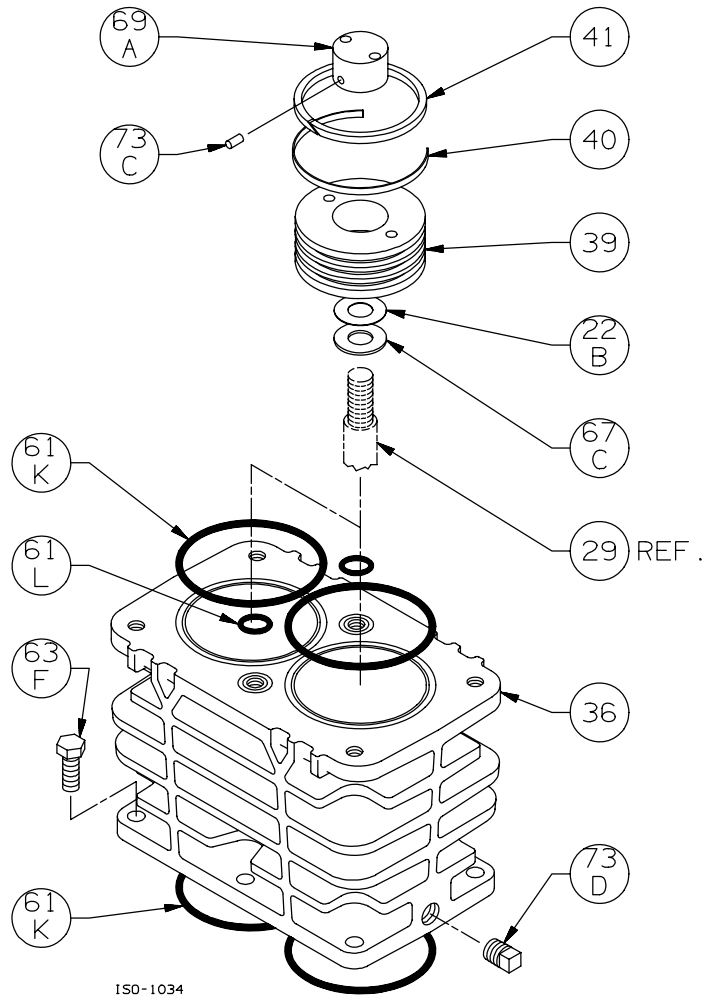

Cylinder Assembly:
Models LB161, LB161B, LB162B

ISO1034

Ref	Description	Qty	Part No
22B	Piston Shim - 0.015	AR	792034
	Piston Shim - 0.007	AR	792050
36	Cylinder	1	792101
39	Piston	2	792031
40	Expander	6	792022
41	Piston Ring	6	792018
61K	O-Ring *	4	792112
61L	O-Ring *	2	792114
63F	Capscrew - Hex Hd	6	792093
67C	Thrust Washer	2	792033
69A	Piston Nut	2	793022
73C	Lock Plug *	4	793028
73D	Pipe Plug	1	793498

* Included in Gasket Sets