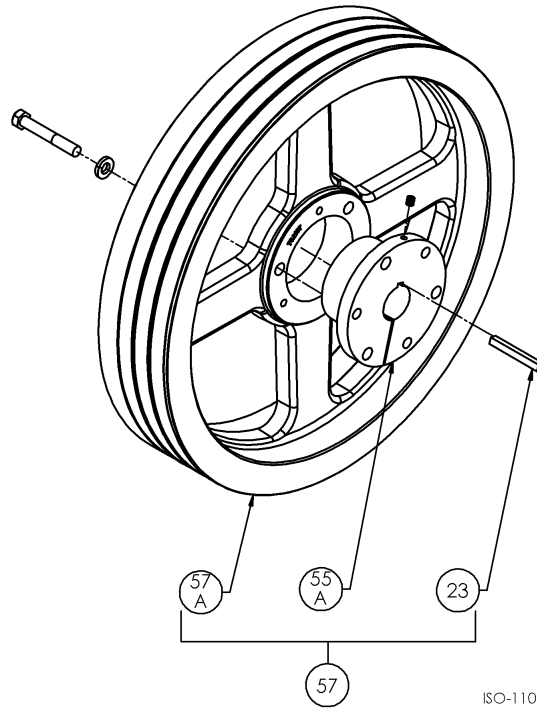

ISO-1106

Flywheel Assembly:
Models LB161B, LB162B

S1106

Ref	Description	Qty	Part No
23	Key	1	792167
55A	Hub	1	790563
57	Flywheel Assembly	1	792073
57A	Flywheel	1	792197

Models LB361B, LB362C

Ref	Description	Qty	Part No
23	Key	1	793167
55A	Hub	1	790143
57	Flywheel Assembly	1	793047
57A	Flywheel	1	792197