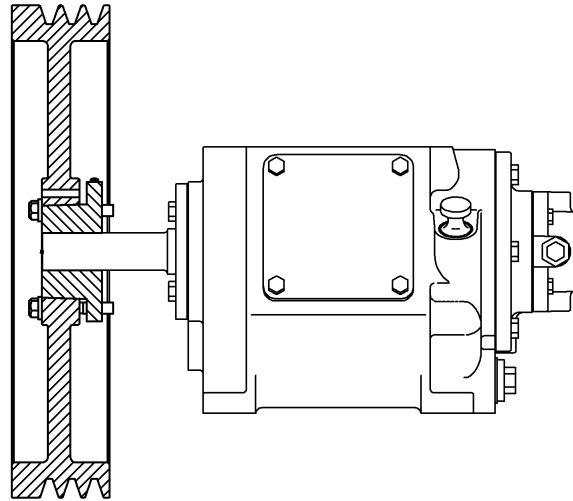

ISO-1106

Flywheel Assembly:
Models LB161B, LB162B

S1106

Ref	Description	Qty	Part No
23	Key	1	792167
55A	Hub	1	790563
57	Flywheel Assembly	1	792073
57A	Flywheel	1	792197

Models LB361B, LB362C

Ref	Description	Qty	Part No
23	Key	1	793167
55A	Hub	1	790143
57	Flywheel Assembly	1	793047
57A	Flywheel	1	792197