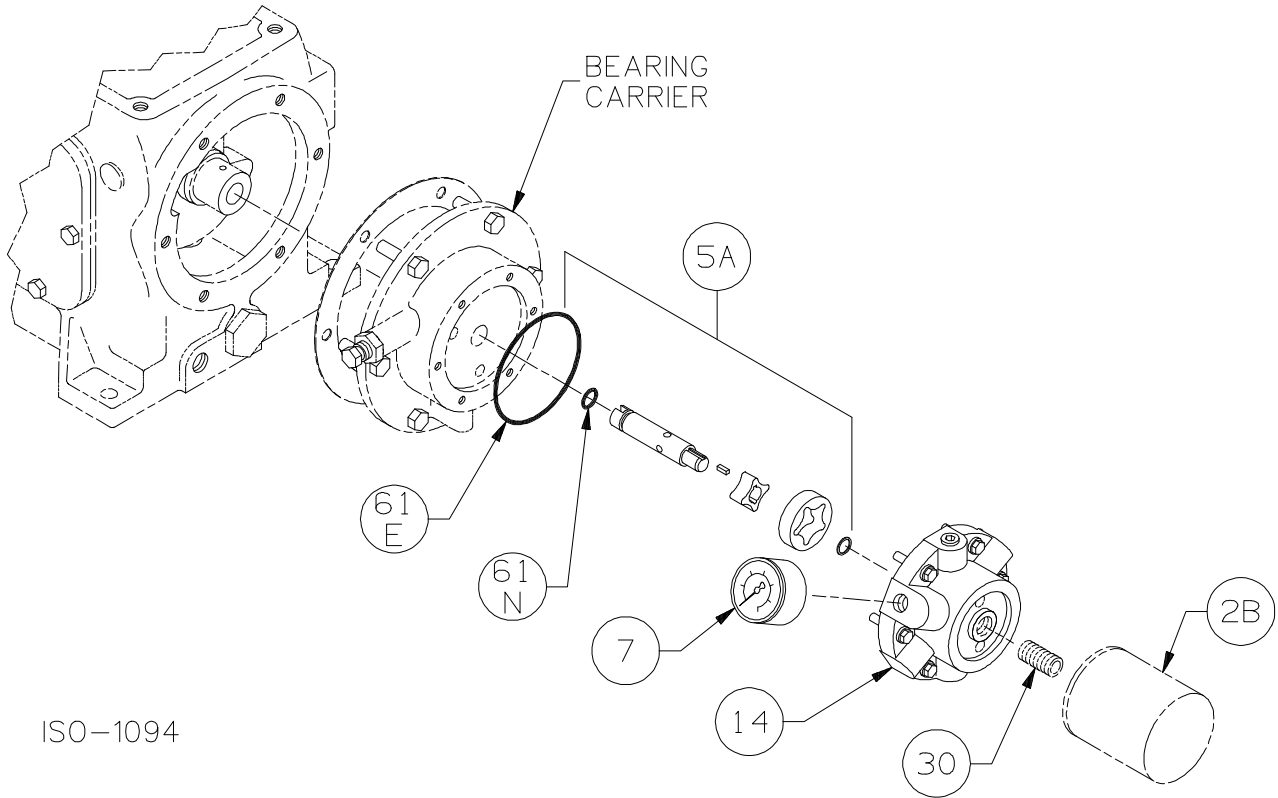

ISO-1094

Oil Pump Detail: Models LB161, LB162,
LB361, LB361A, LB362, LB362A, LB362B
LB601, LB601A, LB602, LB602A

S1094

Ref	Description	Qty	Part No
2B	Oil Filter (Package of 6)	1	790004
5A	Oil Pump Kit (w/ 61E, 61N)	1	798855
	LB161, LB162, LB361, LB361A, LB362, LB362A, LB362B	1	798856
	LB601, LB601A, LB602, LB602A	1	798856
7	Oil Pressure Gauge	1	790012
14	Oil Pump Cover	1	792181
	Oil Pump Cover - For Filter		790001
30	Oil Filter Fitting	1	790002
61E	O-Ring - Oil Pump Cover *	1	792186
61N	O-Ring - Oil Pump Shaft *	1	792174

* Included in Gasket Sets