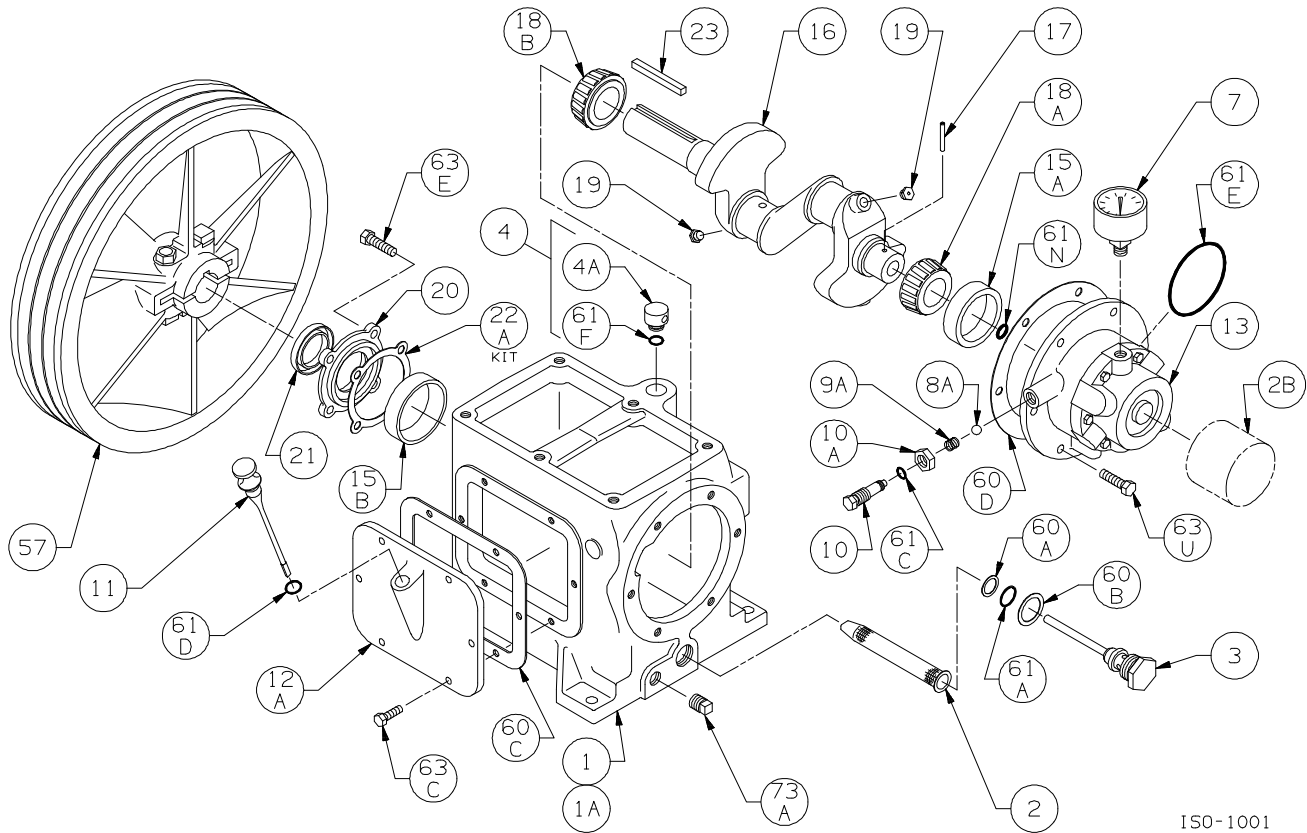

Serial # _____

ID# _____

Gasket Set, Repair Kits and Special Tools

Gasket Set (Buna-N & Aluminum)	793099
Top End Repair Kit Includes Piston Rings & Expanders, Packing Sets, Valves, Gaskets & O-rings	793229
Intermediate Repair Kit Includes Top End Kit plus Wrist Pins & Bushings, Connecting Rod Bearings, and Crossheads.	793230
Packing Installation Tool	790536
Spanner Wrench, 1/4" Adjustable	790316
Tool Kit	790199

Bulletins Needed For Complete Parts List

	LB361	LB361A
This page	5E-030	5E-030
Crankcase	5F-020	5F-020
Oil Pump	5G-010	5G-010
Crosshead	5J-030	5J-030
Cylinder	5L-001	5L-030
Head	5M-001	5M-020

Notes:

150-1001

Crankcase Assembly: Models LB361, LB361A, LB362, LB362A, LB362B

ISO1001

Ref	Description	Qty	Part No
1	Crankcase Assembly (less flywheel)	1	793119
1A	Crankcase	1	793134
2	Oil Intake Screen	1	792135
2B	Oil Filter (Package of 6)	1	790004
3	Oil Screen Plug	1	792145
4	Breather Assembly	1	793149
4A	Breather Cap	1	792144
7	Oil Pressure Gauge	1	790012
8A	Oil Pressure Adjusting Ball	1	792154
9A	Oil Pressure Adjusting Spring	1	792153
10	Oil Pressure Adjusting Screw	1	792148
10A	Locknut	1	792152
11	Oil Bayonet Assembly	1	793162
12A	Inspection Plate	1	793118
13	Bearing Carrier Assembly Bearing Carrier Assembly with Oil Filter	1	793179 793170
15A	Bearing Cup (Outboard)	1	792126
15B	Bearing Cup (Inboard)	1	793126
16	Crankshaft Assembly (w/ 18A,18B,19) Crankshaft Assembly - Extended	1	793159 793169
17	Oil Pump Drive Pin	1	792147
18A	Bearing Cone (Outboard)	1	792127