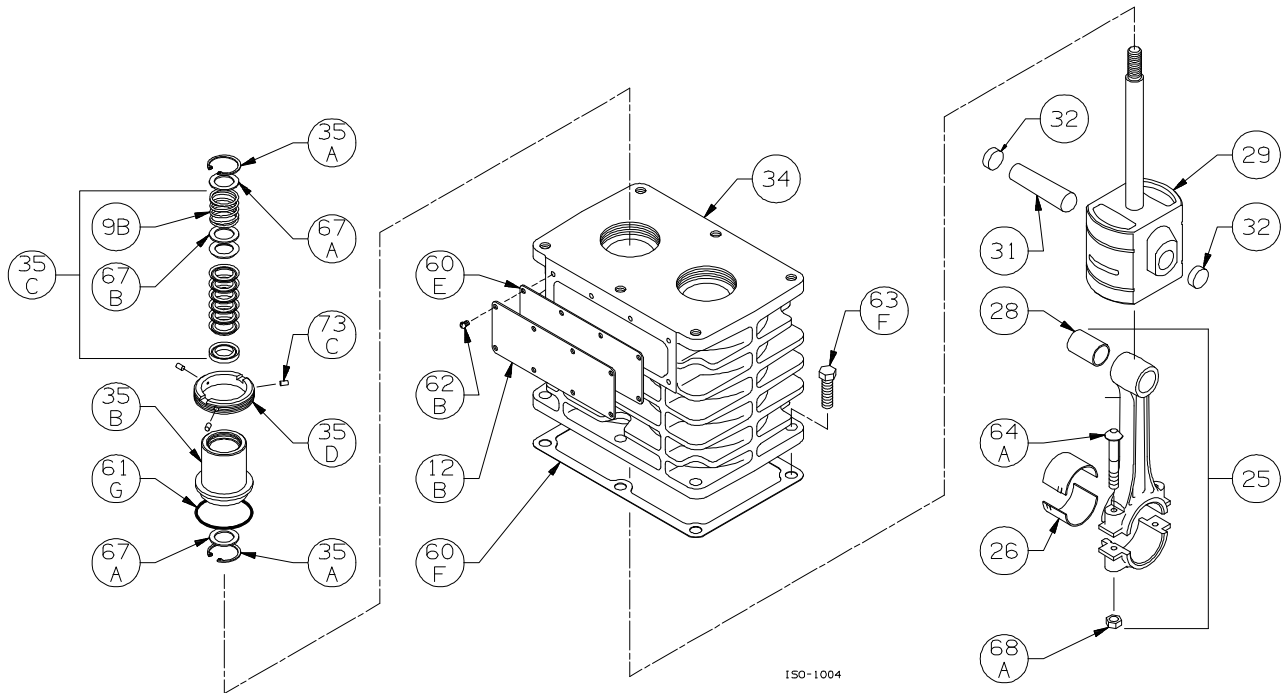

Ref	Description	Qty	Part No
18B	Bearing Cone (Inboard)	1	793142
19	Orifice	2	792146
20	Bearing Cover Plate	1	793137
21	Oil Seal	1	793143
22A	Bearing Adjustment Shim Kit	1	793133
23	Key	1	793167
57	Flywheel Assembly	1	793128
60A	Gasket - Oil Screen *	1	792136
60B	Gasket - Oil Screen Plug *	1	792123
60C	Gasket - Inspection Plate *	1	793122
60D	Gasket - Bearing Carrier Assembly *	1	793124
61A	O-Ring - Oil Screen *	1	792175
61C	O-Ring - Adjusting Screw *	1	792168
61D	O-Ring - Oil Bayonet *	1	792174
61E	O-Ring - Oil Pump Cover *	1	792186
61F	O-Ring - Breather Cap *	1	792173
61N	O-Ring - Oil Pump Shaft *	1	792174
63C	Capscrew - Hex Hd	6	793116
63E	Capscrew - Hex Hd	4	793158
63U	Capscrew - Hex Hd	6	792093
73A	Pipe Plug	1	792166

* Included in Gasket Sets

ISO-1094

Oil Pump Detail: Models LB161, LB162,
LB361, LB361A, LB362, LB362A, LB362B
LB601, LB601A, LB602, LB602A

S1094

Ref	Description	Qty	Part No
2B	Oil Filter (Package of 6)	1	790004
5A	Oil Pump Kit (w/ 61E, 61N)	1	798855
	LB161, LB162, LB361, LB361A, LB362, LB362A, LB362B	1	798856
	LB601, LB601A, LB602, LB602A	1	798856
7	Oil Pressure Gauge	1	790012
14	Oil Pump Cover	1	792181
	Oil Pump Cover - For Filter		790001
30	Oil Filter Fitting	1	790002
61E	O-Ring - Oil Pump Cover *	1	792186
61N	O-Ring - Oil Pump Shaft *	1	792174

* Included in Gasket Sets

ISO-1004

Crosshead Assembly: Models LB361, LB361A, LB361B

ISO1004

Ref	Description	Qty	Part No
9B	Packing Spring	2	792077
12B	Inspection Plate	1	793093
25	Connecting Rod Assembly	2	793009
26	Connecting Rod Bearing	2	793002
28	Wrist Pin Bushing **	2	793003
29	Crosshead Assembly	2	793029
31	Wrist Pin	2	793004
32	Wrist Pin Plug	4	792178
34	Crosshead Guide	1	793091
35A	Retainer Ring	4	792088
35B	Packing Box	2	793221
35C	Packing Set	2	793499