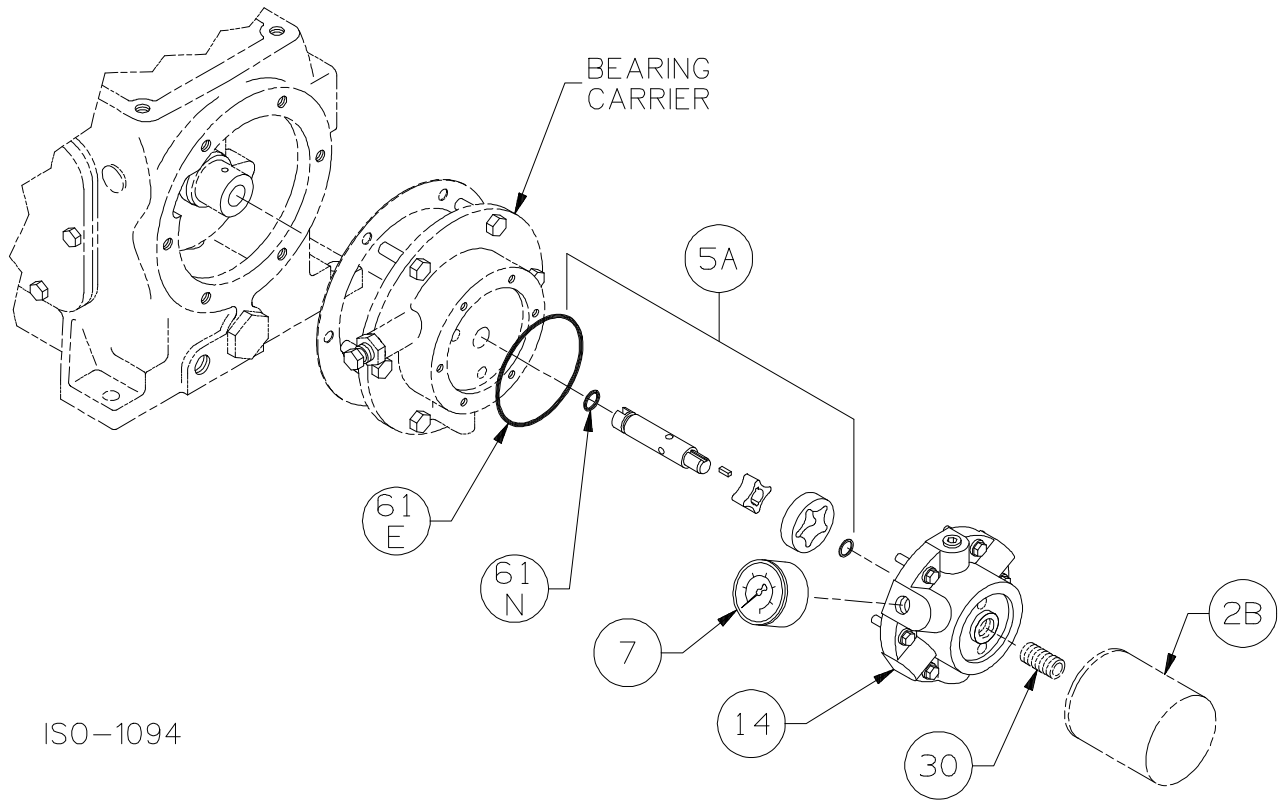

ISO-1094

Oil Pump Detail: Models LB161, LB162,
LB361, LB361A, LB362, LB362A, LB362B
LB601, LB601A, LB602, LB602A

S1094

Ref	Description	Qty	Part No
2B	Oil Filter (Package of 6)	1	790004
5A	Oil Pump Kit (w/ 61E, 61N) LB161, LB162, LB361, LB361A, LB362, LB362A, LB362B LB601, LB601A, LB602, LB602A	1	798855
		1	798856
7	Oil Pressure Gauge	1	790012
14	Oil Pump Cover	1	792181
	Oil Pump Cover - For Filter		790001
30	Oil Filter Fitting	1	790002
61E	O-Ring - Oil Pump Cover *	1	792186
61N	O-Ring - Oil Pump Shaft *	1	792174

* Included in Gasket Sets