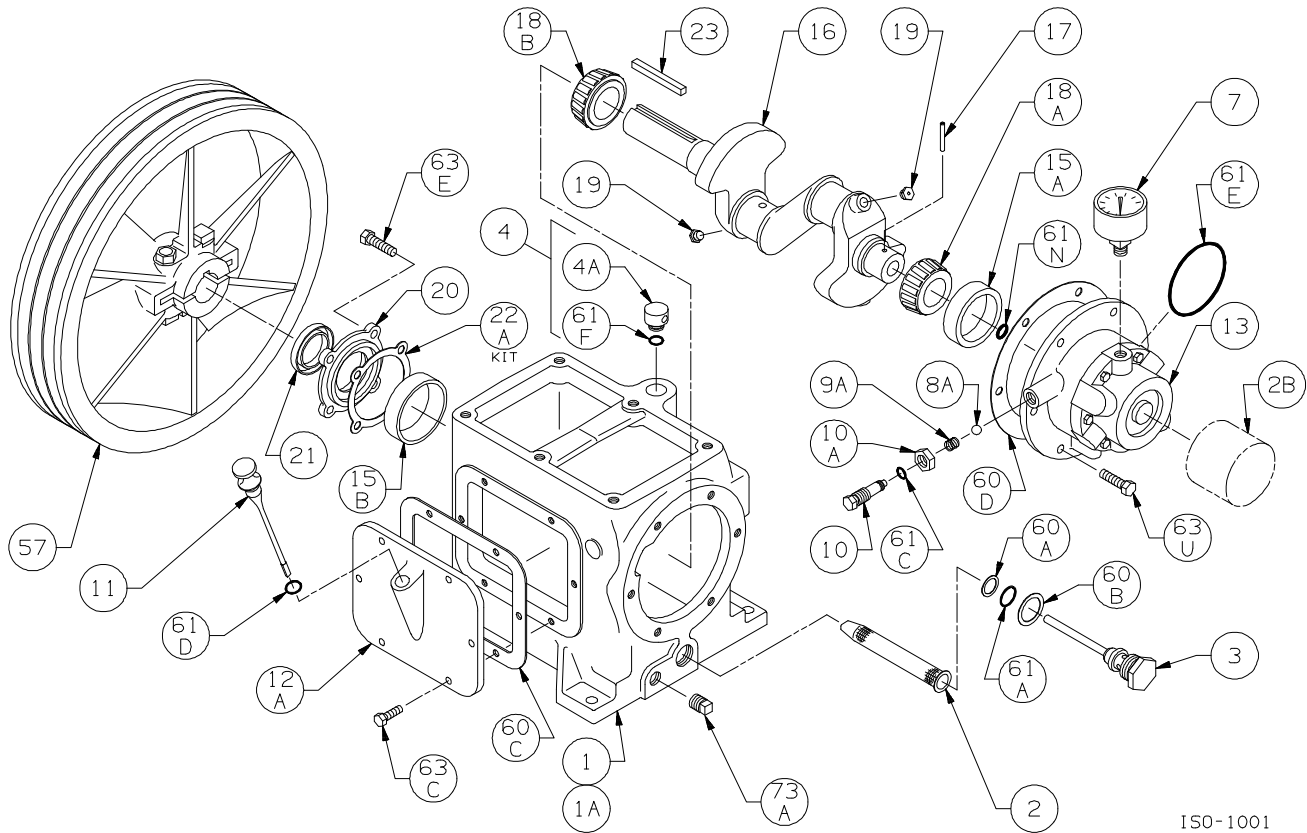

150-1001

Crankcase Assembly: Models LB361, LB361A, LB362, LB362A, LB362B

ISO1001

Ref	Description	Qty	Part No
1	Crankcase Assembly (less flywheel)	1	793119
1A	Crankcase	1	793134
2	Oil Intake Screen	1	792135
2B	Oil Filter (Package of 6)	1	790004
3	Oil Screen Plug	1	792145
4	Breather Assembly	1	793149
4A	Breather Cap	1	792144
7	Oil Pressure Gauge	1	790012
8A	Oil Pressure Adjusting Ball	1	792154
9A	Oil Pressure Adjusting Spring	1	792153
10	Oil Pressure Adjusting Screw	1	792148
10A	Locknut	1	792152
11	Oil Bayonet Assembly	1	793162
12A	Inspection Plate	1	793118
13	Bearing Carrier Assembly Bearing Carrier Assembly with Oil Filter	1	793179 793170
15A	Bearing Cup (Outboard)	1	792126
15B	Bearing Cup (Inboard)	1	793126
16	Crankshaft Assembly (w/ 18A,18B,19) Crankshaft Assembly - Extended	1	793159 793169
17	Oil Pump Drive Pin	1	792147
18A	Bearing Cone (Outboard)	1	792127

Ref	Description	Qty	Part No
18B	Bearing Cone (Inboard)	1	793142
19	Orifice	2	792146
20	Bearing Cover Plate	1	793137
21	Oil Seal	1	793143
22A	Bearing Adjustment Shim Kit	1	793133
23	Key	1	793167
57	Flywheel Assembly	1	793128
60A	Gasket - Oil Screen *	1	792136
60B	Gasket - Oil Screen Plug *	1	792123
60C	Gasket - Inspection Plate *	1	793122
60D	Gasket - Bearing Carrier Assembly *	1	793124
61A	O-Ring - Oil Screen *	1	792175
61C	O-Ring - Adjusting Screw *	1	792168
61D	O-Ring - Oil Bayonet *	1	792174
61E	O-Ring - Oil Pump Cover *	1	792186
61F	O-Ring - Breather Cap *	1	792173
61N	O-Ring - Oil Pump Shaft *	1	792174
63C	Capscrew - Hex Hd	6	793116
63E	Capscrew - Hex Hd	4	793158
63U	Capscrew - Hex Hd	6	792093
73A	Pipe Plug	1	792166

* Included in Gasket Sets