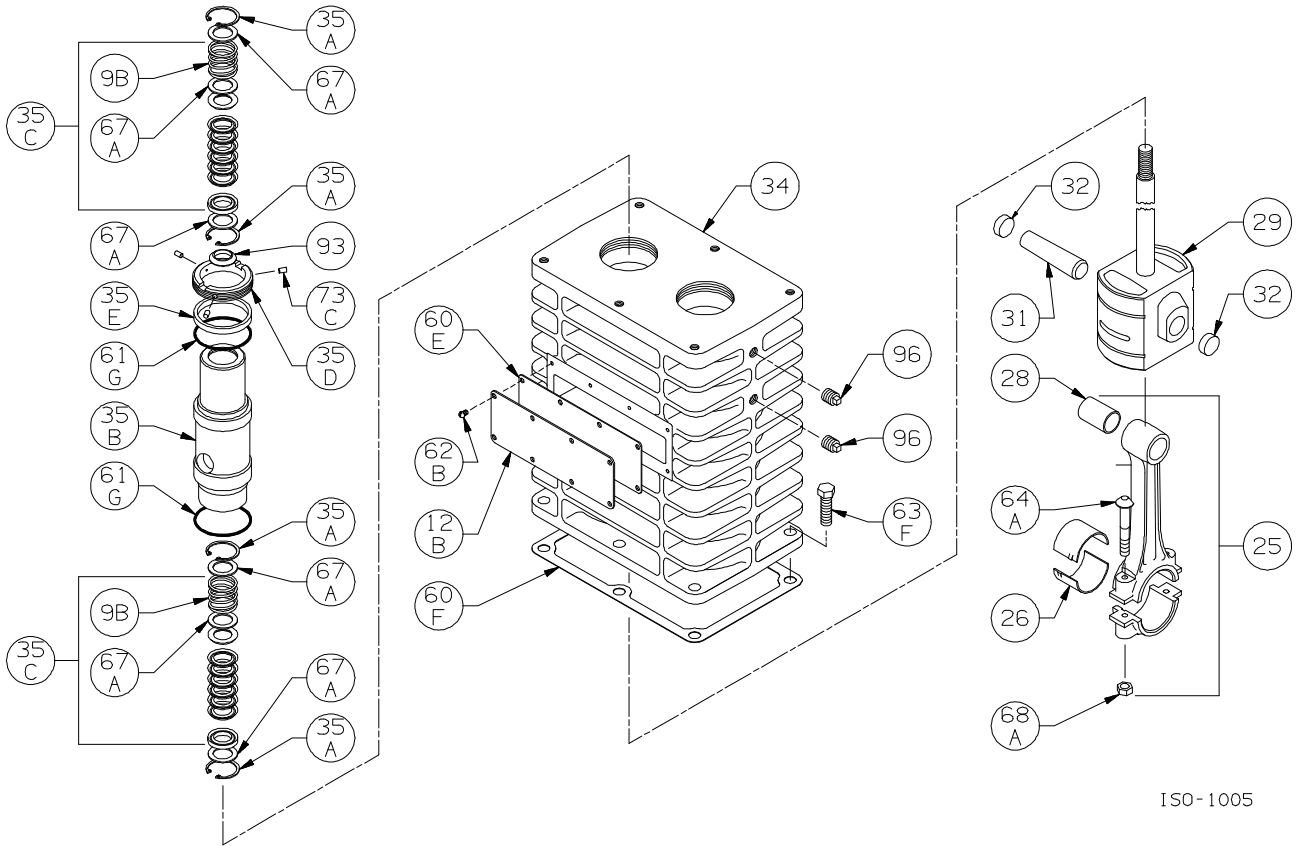

Ref	Description	Qty	Part No
18B	Bearing Cone (Inboard)	1	793142
19	Orifice	2	792146
20	Bearing Cover Plate	1	793137
21	Oil Seal	1	793143
22A	Bearing Adjustment Shim Kit	1	793133
23	Key	1	793167
57	Flywheel Assembly	1	793128
60A	Gasket - Oil Screen *	1	792136
60B	Gasket - Oil Screen Plug *	1	792123
60C	Gasket - Inspection Plate *	1	793122
60D	Gasket - Bearing Carrier Assembly *	1	793124
61A	O-Ring - Oil Screen *	1	792175
61C	O-Ring - Adjusting Screw *	1	792168
61D	O-Ring - Oil Bayonet *	1	792174
61E	O-Ring - Oil Pump Cover *	1	792186
61F	O-Ring - Breather Cap *	1	792173
61N	O-Ring - Oil Pump Shaft *	1	792174
63C	Capscrew - Hex Hd	6	793116
63E	Capscrew - Hex Hd	4	793158
63U	Capscrew - Hex Hd	6	792093
73A	Pipe Plug	1	792166

* Included in Gasket Sets

ISO-1094

Oil Pump Detail: Models LB161, LB162,
LB361, LB361A, LB362, LB362A, LB362B
LB601, LB601A, LB602, LB602A

S1094

Ref	Description	Qty	Part No
2B	Oil Filter (Package of 6)	1	790004
5A	Oil Pump Kit (w/ 61E, 61N) LB161, LB162, LB361, LB361A, LB362, LB362A, LB362B LB601, LB601A, LB602, LB602A	1	798855
		1	798856
7	Oil Pressure Gauge	1	790012
14	Oil Pump Cover	1	792181
	Oil Pump Cover - For Filter		790001
30	Oil Filter Fitting	1	790002
61E	O-Ring - Oil Pump Cover *	1	792186
61N	O-Ring - Oil Pump Shaft *	1	792174

* Included in Gasket Sets

ISO-1005

Crosshead Assembly: LB362A, LB362B, LB362C

ISO1005

Ref	Description	Qty	Part No
9B	Packing Spring	4	792077
12B	Inspection Plate	1	793093
25	Connecting Rod Assembly	2	793009
26	Connecting Rod Bearing	2	793002
28	Wrist Pin Bushing **	2	793003
29	Crosshead Assembly	2	793429
31	Wrist Pin	2	793004
32	Wrist Pin Plug	4	792178
34	Crosshead Guide	1	793455
35A	Retainer Ring	8	793404
35B	Packing Box	2	793403
35C	Packing Set	4	793499
35D	Hold-down Ring	2	793220