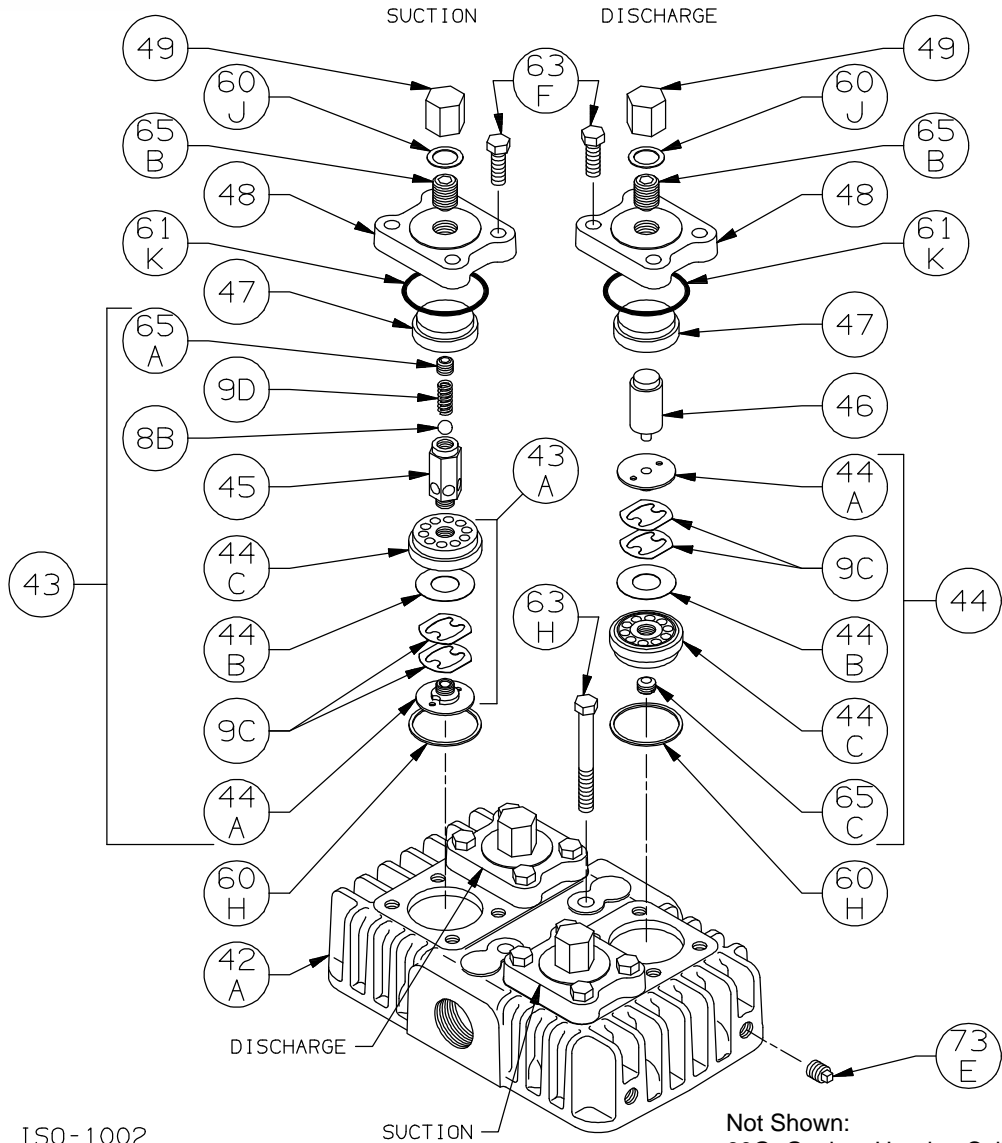

ISO - 1002

SUCTION

Not Shown:
60G Gasket, Head to Cylinder
60K Gasket, Center Head Bolt

Head Assembly: Models LB361, LB362 and LB362A

ISO1002

Ref	Description	Qty	Part No
8B	Liquid Relief Valve Ball	2	792042
9C	Valve Spring	8	793038
9D	Liquid Relief Valve Spring	2	792045
42A	Head	1	793111
43	Suction Valve Assembly	2	793269
43A	Valve Sub-Assembly	—	793259
44	Discharge Valve Assembly	2	793279
44A	Valve Bumper	4	793235
44B	Valve Disc	4	793037
44C	Valve Body	4	793236
45	Liquid Relief Valve Body	2	793046
46	Post	2	793034
47	Valve Spacer	4	793061
48	Valve Cover Plate	4	793071

Ref	Description	Qty	Part No
49	Valve Cap	4	793072
60G	Gasket, Head to Cylinder *	1	793112
60K	Gasket, Center Head Bolt *	2	793113
60H	Gasket - Valve *	4	793107
60J	Gasket - Valve Cap *	4	793108
61K	O-Ring *	4	793114
63F	Capscrew - Hex Hd	16	793094
63H	Capscrew - Hex Hd	2	793115
65A	Liquid Relief Valve Screw	2	793054
65B	Valve Holddown Screw	4	793068
65C	Screw	2	793234
73E	Pipe Plug	2	793498

* Included in Gasket Sets