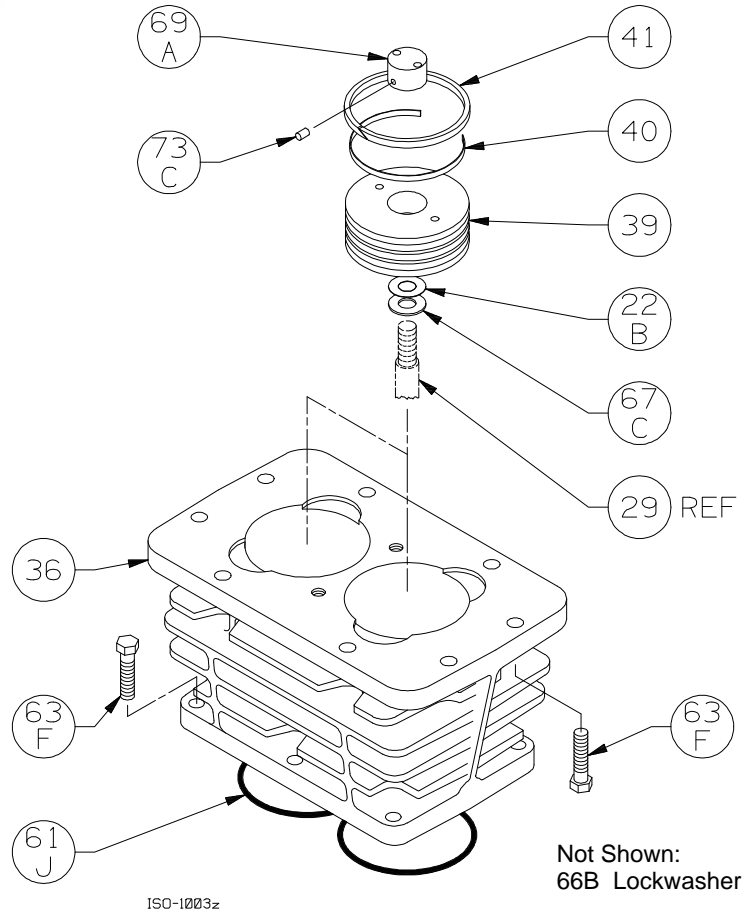

Cylinder Assembly:
Models LB361, LB362 and LB362A

ISO1003z

Ref	Description	Qty	Part No
22B	Piston Shim - 0.015	AR	792034
	Piston Shim - 0.007	AR	792050
36	Cylinder		
	Models LB361, LB362A	1	793101
	Model LB362	1	793401
39	Piston	2	793021
40	Expander	6	793012
41	Piston Ring	6	793008
61J	O-Ring *	2	793177
63F	Capscrew - Hex Hd	14	793094
66B	Lockwasher	14	793095
67C	Thrust Washer	2	792033
69A	Piston Nut	2	793022
73C	Lock Plug *	4	793028

* Included in Gasket Sets