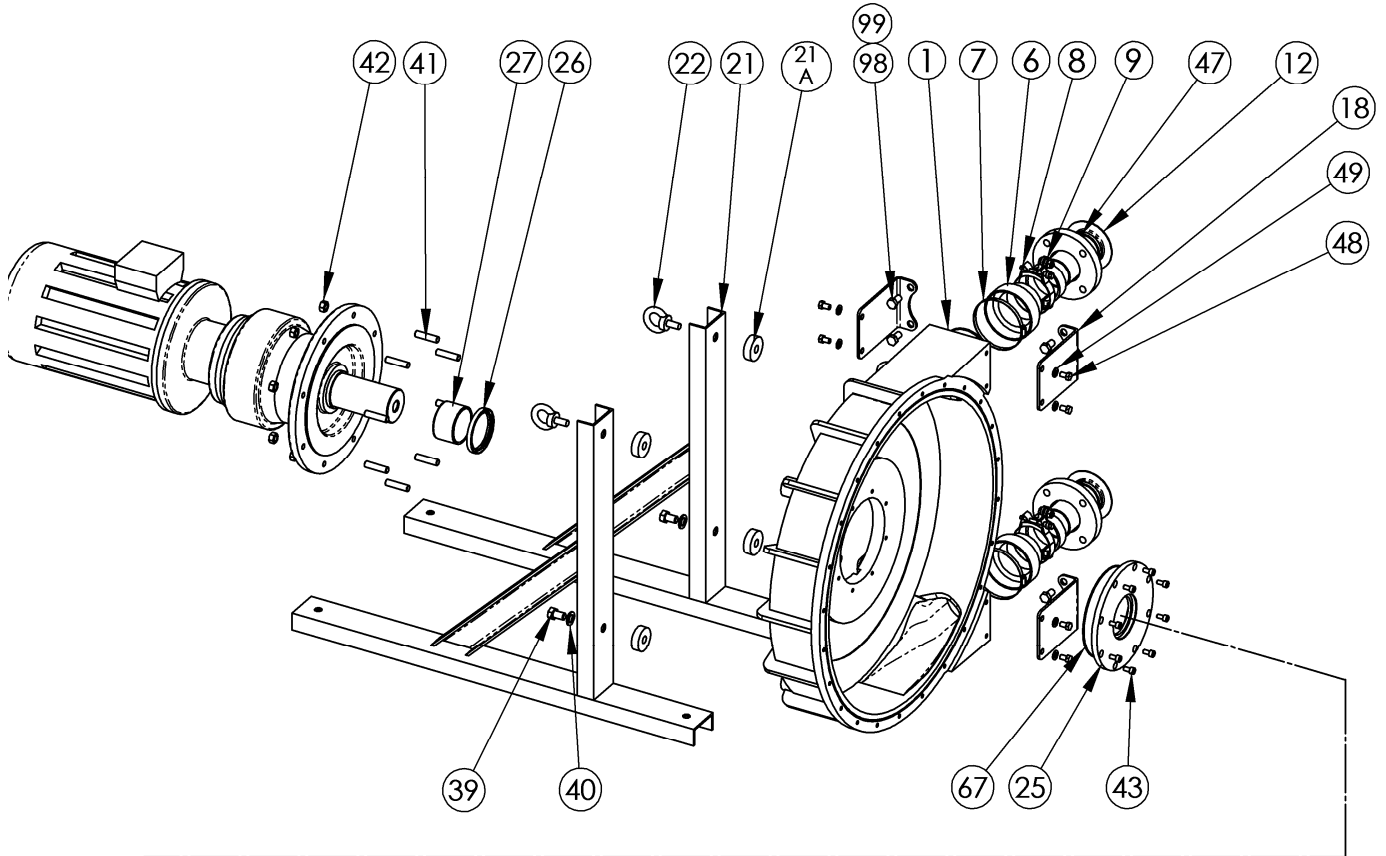

## ABAQUE PUMP MODEL: ABX80A

962516      **PARTS LIST**  
Page 1 of 2      **1103-C01**

Section	1103
Effective	Dec 2009
Replaces	May 2009

Keep with Instructions 1103-C00 for Installation, Operation and Maintenance)

## PARTS LIST: ABAQUE PUMP MODEL: ABX80A

REF. NO.	PART NAME	PARTS PER PUMP	PART NO.	REF. NO.	PART NAME	PARTS PER PUMP	PART NO.
1	Pump Body (350/400/450)	1	Y217276	31	Bolt	6	Y217207
2	Cover	1	Y220194	32	Nut	6	Y217233
3	Wheel	1	Y219658	33	Cover Bolt	20	Y200368
4	Shim Set of 8	Note (1)	Y312361	34	Washer	24	Y200173
5	Shoe - Aluminum	2	Y219659	35	Stud	4	Y217237
6	Hose Boot	2	Y217074	36	Nut	4	Y217228
7	Clamp	2	Y217082	37	Cap Screw	9	Y215864
8	Clamp	2	Y218841	38	Washer	9	Y200169
9	Clamp	2	Y217088	39	Frame Screw	2	Y217214
10*	O-Ring	1	Y220202	40	Washer	2	Y217221
12*	Insert – Hose (SS316)	2	Y217328	41	Stud	10	Y217650
	Insert – Hose (PPH)		Y217329	42	Nut	10	Y217233
	Insert – Hose (PVDF)		Y217330	43	Bolt	8	Y200414
14*	Lubricant – Glycerine	5.3 Gal	Note (2)	46	Window Seal	1	Y217398
15	Window	1	Y220210	47	Flange ANSI 150, 3"	2	Y219151
16*	Hose – Natural Rubber	1	Y218742	48	Flange Bracket Screw	8	Y200367
	Hose – NBR (Buna)		Y218743	49	Washer	8	Y200173
	Hose – EPDM		Y218744	50	90° Bend	3	Y217433
18	Flange Bracket ANSI 150	4	Y219101	54	Valve	1	Y217684
19	Adaptor Hub/Wheel	1	Y217165	57	Level Plug	3	Y224415
20	Hub (90 mm)	1	Y217159	59	Washer	3	Y222479
21	Frame	2	Y217174	67*	O-Ring	1	Y220228
21a	Spacer	4	Y209548	71	Fitting	1	Y217435
22	Eye Bolt	2	Y217339	98	Cap Screw	4	Y200330
25	Closure Plate (90 mm)	1	Y220284	99	Nut	4	Y200039
26*	Shaft Seal (90 mm)	1	Y220289	123	Elbow	1	Y217757
27*	Seal Ring (90 mm)	1	Y219155	124	Plug	1	Y212649
28	Bolt for Shoe	2	Y217652				
29	Washer	2	Y217226				
30	Pin	2	Y212291				