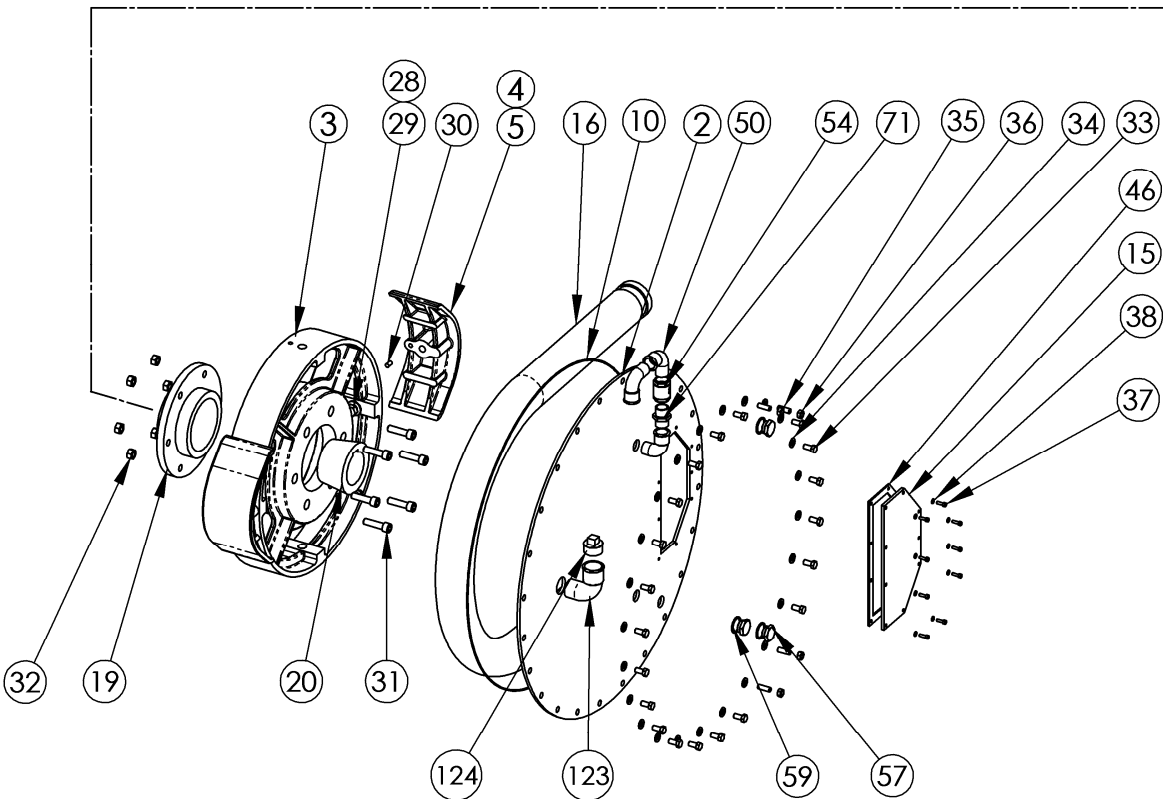

## ABAQUE PUMP MODEL: ABX80A

962516      **PARTS LIST**  
Page 1 of 2      **1103-C01**

Section	1103
Effective	Dec 2009
Replaces	May 2009

Keep with Instructions 1103-C00 for Installation, Operation and Maintenance)

## PARTS LIST: ABAQUE PUMP MODEL: ABX80A

REF. NO.	PART NAME	PARTS PER PUMP	PART NO.	REF. NO.	PART NAME	PARTS PER PUMP	PART NO.
1	Pump Body (350/400/450)	1	Y217276	31	Bolt	6	Y217207
2	Cover	1	Y220194	32	Nut	6	Y217233
3	Wheel	1	Y219658	33	Cover Bolt	20	Y200368
4	Shim Set of 8	Note (1)	Y312361	34	Washer	24	Y200173
5	Shoe - Aluminum	2	Y219659	35	Stud	4	Y217237
6	Hose Boot	2	Y217074	36	Nut	4	Y217228
7	Clamp	2	Y217082	37	Cap Screw	9	Y215864
8	Clamp	2	Y218841	38	Washer	9	Y200169
9	Clamp	2	Y217088	39	Frame Screw	2	Y217214
10*	O-Ring	1	Y220202	40	Washer	2	Y217221
12*	Insert – Hose (SS316)	2	Y217328	41	Stud	10	Y217650
	Insert – Hose (PPH)		Y217329	42	Nut	10	Y217233
	Insert – Hose (PVDF)		Y217330	43	Bolt	8	Y200414
14*	Lubricant – Glycerine	5.3 Gal	Note (2)	46	Window Seal	1	Y217398
15	Window	1	Y220210	47	Flange ANSI 150, 3"	2	Y219151
16*	Hose – Natural Rubber	1	Y218742	48	Flange Bracket Screw	8	Y200367
	Hose – NBR (Buna)		Y218743	49	Washer	8	Y200173
	Hose – EPDM		Y218744	50	90° Bend	3	Y217433
18	Flange Bracket ANSI 150	4	Y219101	54	Valve	1	Y217684
19	Adaptor Hub/Wheel	1	Y217165	57	Level Plug	3	Y224415
20	Hub (90 mm)	1	Y217159	59	Washer	3	Y222479
21	Frame	2	Y217174	67*	O-Ring	1	Y220228
21a	Spacer	4	Y209548	71	Fitting	1	Y217435
22	Eye Bolt	2	Y217339	98	Cap Screw	4	Y200330
25	Closure Plate (90 mm)	1	Y220284	99	Nut	4	Y200039
26*	Shaft Seal (90 mm)	1	Y220289	123	Elbow	1	Y217757
27*	Seal Ring (90 mm)	1	Y219155	124	Plug	1	Y212649
28	Bolt for Shoe	2	Y217652				
29	Washer	2	Y217226				
30	Pin	2	Y212291				